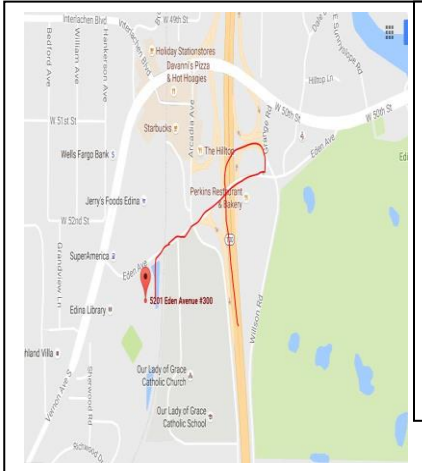

TorchLight Advisors

5201 Eden Ave. Suite 300, Edina, MN 55436

Direction help: 763-259-3600

Grandview Square 3rd floor

From the South

- Take Highway 100 north to the 50th/Vernon St. EXIT.
- Stay to the RIGHT as you take the exit (Eden Avenue) and follow the street back over HWY 100 towards the west. You will continue to stay in the right lane.
- You will come to a 4-way stop. Go straight, staying on Eden Ave.
- Take the first left AFTER THE PARKING RAMP (by a blue sign for the Library/Sr. Center) and then take an immediate left into GRANDVIEW Square's parking area.
- Drive around the building to the MAIN entry in order to access the lobby.
- Take the lobby elevator to the 3rd floor, **Suite 300**, and check in with the Receptionist.

From the North

- Take Highway 100 South to the W. 50th Street EXIT.
- Keep right, follow signs for Eden Ave/Frontage Rd
- Turn left on Arcadia Ave (signs for Eden Avenue)
- Turn RIGHT onto Eden Avenue at the 4 way stop.
- Take the first left AFTER THE PARKING RAMP (by a blue sign for the Library/Sr. Center) and then take an immediate left into GRANDVIEW Square's parking area.
- Drive around the building to the MAIN entry in order to access the lobby.
- Take the lobby elevator to the 3rd floor, **Suite 300**, and check in with the Receptionist.

Free parking