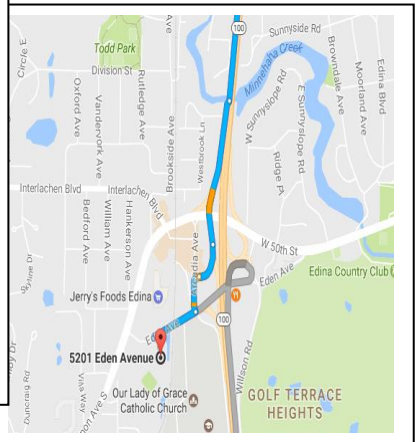

TorchLight Advisors

5201 Eden Ave. Suite 300, Edina, MN 55436

Direction help: 763-259-3600

Grandview Square 3rd floor

From the South

- Take Highway 100 north to the 50th/Vernon St. EXIT.
- Stay to the RIGHT as you take the exit (Eden Avenue) and follow the street back over HWY 100 towards the west. You will continue to stay in the right lane.
- You will come to a 4-way stop. Go straight, staying on Eden Ave.
- Take the first left AFTER THE PARKING RAMP (by a blue sign for the Library/Sr. Center) and then take an immediate left into GRANDVIEW Square's parking area.
- Drive around the building to the MAIN entry in order to access the lobby.
- Take the lobby elevator to the 3rd floor, **Suite 300**, and check in with the Receptionist.

From the North

- Take Highway 100 South to the W. 50th Street EXIT.
- Keep right, follow signs for Eden Ave/Frontage Rd
- Turn left on Arcadia Ave (signs for Eden Avenue)
- Turn RIGHT onto Eden Avenue at the 4 way stop.
- Take the first left AFTER THE PARKING RAMP (by a blue sign for the Library/Sr. Center) and then take an immediate left into GRANDVIEW Square's parking area.
- Drive around the building to the MAIN entry in order to access the lobby.
- Take the lobby elevator to the 3rd floor, **Suite 300**, and check in with the Receptionist.

Free parking